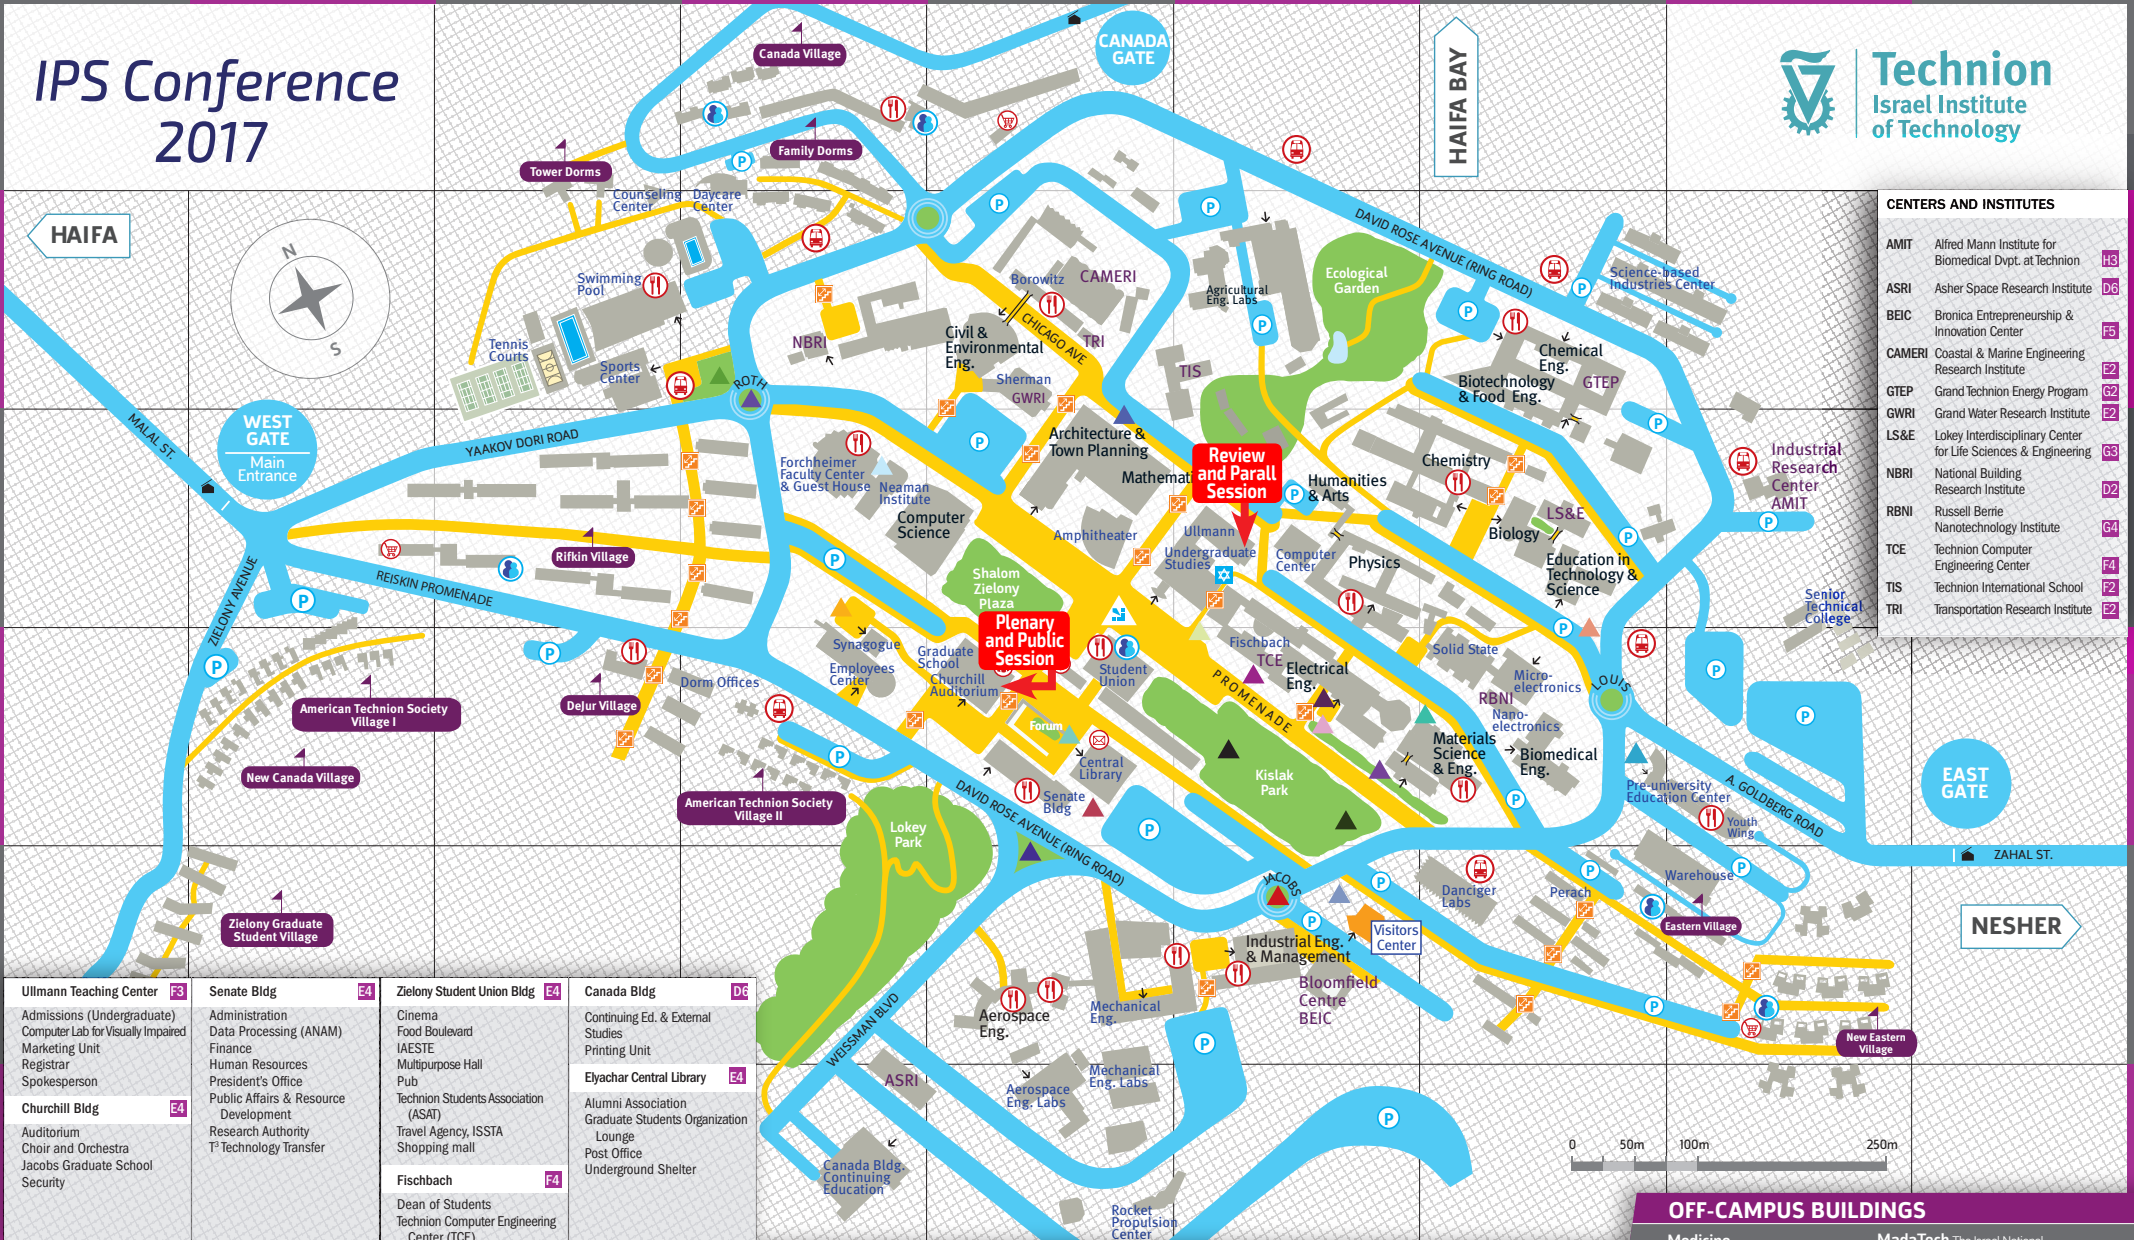

IPS Conference 2017

CENTERS AND INSTITUTES

AMIT	Alfred Mann Institute for Biomedical Dvpt. at Technion	H3
ASRI	Asher Space Research Institute	D6
BEIC	Bronica Entrepreneurship & Innovation Center	F5
CAMERI	Coastal & Marine Engineering Research Institute	E2
GTEP	Grand Technion Energy Program	G2
GWRI	Grand Water Research Institute	E2
LS&E	Lokey Interdisciplinary Center for Life Sciences & Engineering	G3
NBRI	National Building Research Institute	D2
RBNI	Russell Berrie Nanotechnology Institute	G4
TCE	Technion Computer Engineering Center	F4
TIS	Technion International School	F2
TRI	Transportation Research Institute	E2

Ullmann Teaching Center F3 Admissions (Undergraduate) Computer Lab for Visually Impaired Marketing Unit Registrar Spokesperson	Senate Bldg E4 Administration Data Processing (ANAM) Finance Human Resources President's Office Public Affairs & Resource Development Research Authority Technology Transfer	Zilony Student Union Bldg E4 Cinema Food Boulevard IAESTE Multipurpose Hall Pub Technion Students Association (ASAT) Travel Agency, ISSTA Shopping mall	Canada Bldg D6 Continuing Ed. & External Studies Printing Unit
Churchill Bldg E4 Auditorium Choir and Orchestra Jacobs Graduate School Security	Fischbach F4 Dean of Students Technion Computer Engineering Center (TCE)	Elyachar Central Library E4 Alumni Association Graduate Students Organization Lounges Post Office Underground Shelter	ASRI Canada Bldg. Continuing Education

LEGEND

Road	Walkway	Park	Building	Stairs	Footbridge
Facilities	Facilities/Centers	Residence	Parking	Food/Drink	Bank
Building Entrance	Gate	Bus Stop	Post Office	Book/Gift Store	Market
Food/Drink	Bank	Post Office	Book/Gift Store	Market	Bus Stop

OFF-CAMPUS BUILDINGS

<p>RAPPAPORT FACULTY OF MEDICINE</p>	<p>HISTORIC TECHNION BUILDING</p>
---	--

Medicine

MadaTech The Israel National Museum of Science, Technology & Space, Daniel & Matilde Recanati Center